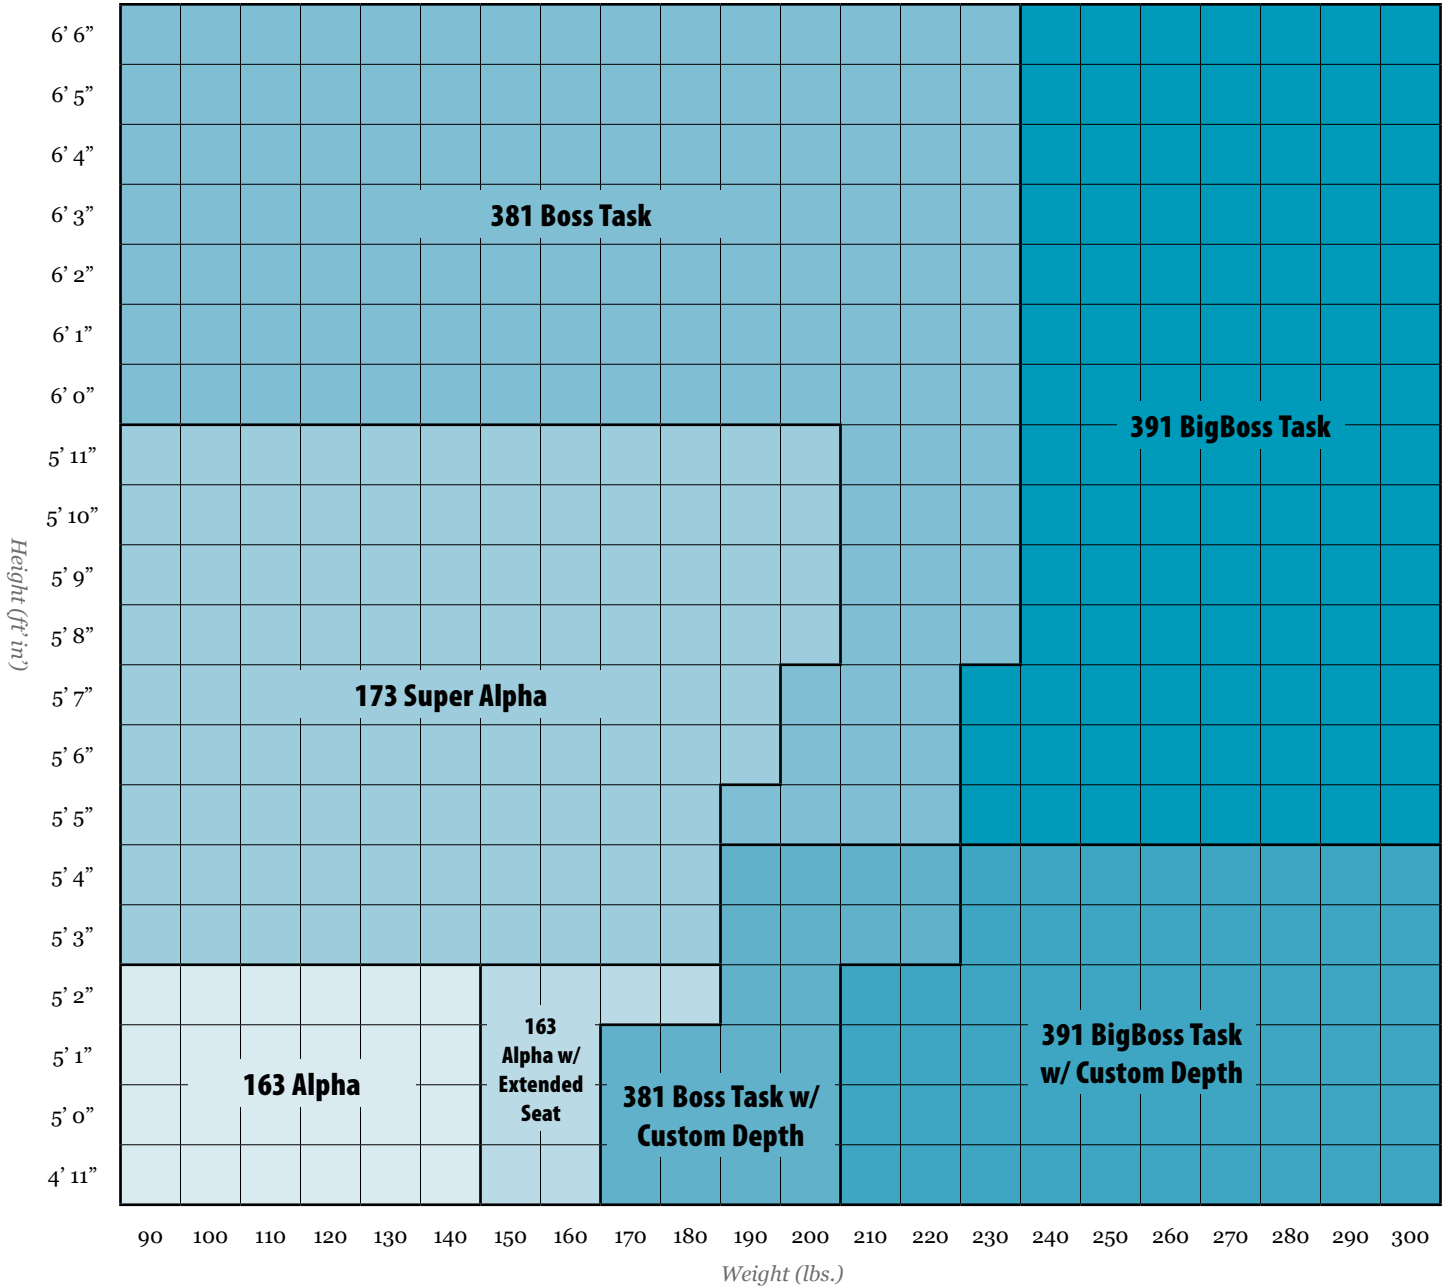

Size / Fit Reference Chart

Legend

- Petite Chair (163 Alpha)
- Large Chair (381 Boss Task)
- Petite Chair w/ ES (163 Alpha w/ Extended Seat)
- Extra Large Chair w/ ZS (391 BigBoss Task w/ Shallower Seat)
- Medium Chair (173 Super Alpha)
- Extra Large Chair (391 BigBoss Task)
- Large Chair w/ ZS (381 Boss Task w/ Shallower Seat)