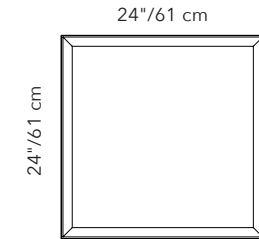

Designed to fit in a 2' x 2' (.61m x .61 m) acoustical drop ceiling grid. Fine line grid & T-bar grid compatible.

24" x 48"- PANEL ONLY

QUICK SHIP	COLOR	PART #	QUICK SHIP	COLOR	PART #
	WHITE	40020070		BEIGE	40020072
	SILVER GRAY	40024022		OLIVE GREEN	40020075
	CARROT ORANGE	40024023			