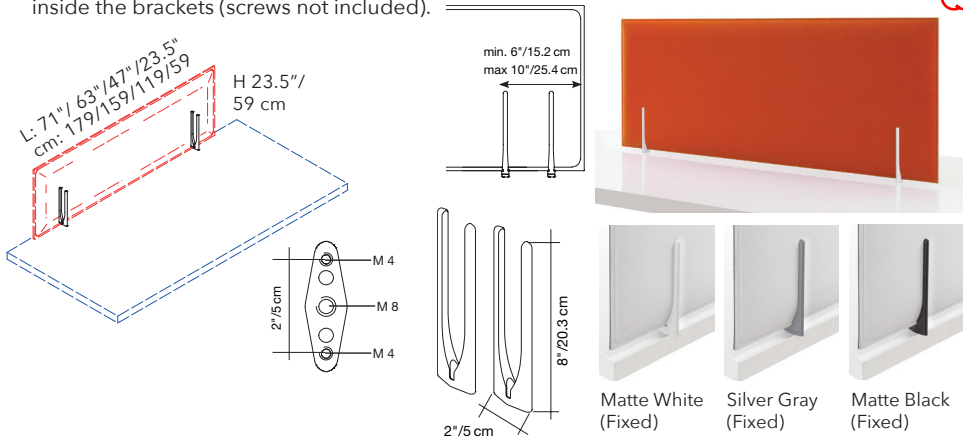

DIRECT MOUNT BRACKETS - (PAIR)

PANEL SIZE	PART #	QTY	FINISH
FITS ALL SIZES	40038001	1 PAIR	SILVER GRAY
PANEL SIZE	PART #	QTY	FINISH
FITS ALL SIZES	40038005	1 PAIR	MATTE WHITE
PANEL SIZE	PART #	QTY	FINISH
FITS ALL SIZES	40038007	1 PAIR	MATTE BLACK

Mount bracket connections are fixed to the desktop with screws and the panel is inserted inside the brackets (screws not included).