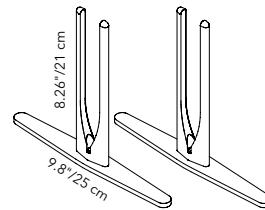

DESK TOP STAND BRACKETS - (PAIR)

PANEL SIZE	PART #	QTY	FINISH
FITS ALL SIZES	40025847	1 PAIR	SILVER GRAY
PANEL SIZE	PART #	QTY	FINISH
FITS ALL SIZES	40025848	1 PAIR	MATTE WHITE
PANEL SIZE	PART #	QTY	FINISH
FITS ALL SIZES	40025853	1 PAIR	MATTE BLACK

Pair brackets with base in powder coated steel.