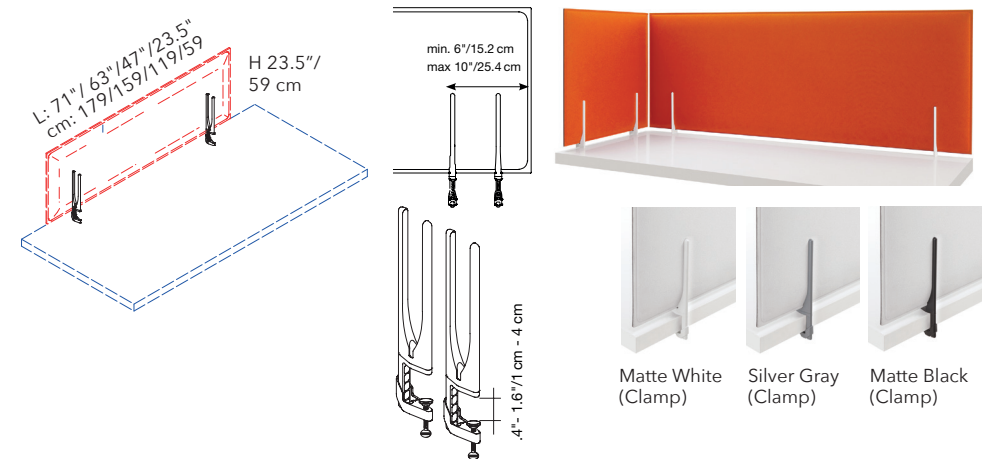

CLAMP BRACKETS - (PAIR)

PANEL SIZE	PART #	QTY	FINISH
FITS ALL SIZES	40038008	1 PAIR	SILVER GRAY
PANEL SIZE	PART #	QTY	FINISH
FITS ALL SIZES	40038009	1 PAIR	MATTE WHITE
PANEL SIZE	PART #	QTY	FINISH
FITS ALL SIZES	40038010	1 PAIR	MATTE BLACK

Bracket connections are clamped to the desk and the panel is inserted inside the brackets.