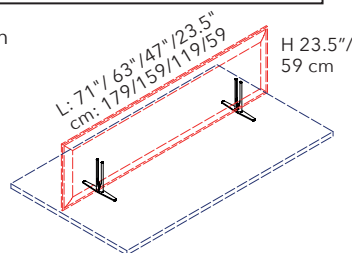

DESK TOP STAND BRACKETS - (PAIR)

PANEL SIZE	PART #	QTY	FINISH
FITS ALL SIZES	40025847	1 PAIR	SILVER GRAY
PANEL SIZE	PART #	QTY	FINISH
FITS ALL SIZES	40025848	1 PAIR	MATTE WHITE
PANEL SIZE	PART #	QTY	FINISH
FITS ALL SIZES	40025853	1 PAIR	MATTE BLACK

Pair brackets with base in powder coated steel.