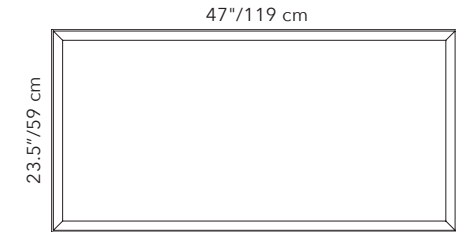

23.5" x 47" - PANEL ONLY

QUICK SHIP	COLOR	PART #	EXT. LEAD TIME	COLOR	PART #	EXT. LEAD TIME	COLOR	PART #	EXT. LEAD TIME	COLOR	PART #
	WHITE	40025649		OLIVE GREEN	40025657		RED	40025656		COOL WHITE	40025679
	SILVER GRAY	40025650		BEIGE	40025652		RUSTIC BRICK	40025658			
	CHARCOAL GRAY	40025651		SUN YELLOW	40025654		DOVE GRAY	40025653			
	SLATE BLUE	40025659		CARROT ORANGE	40025655		DARK TEAL	40025660