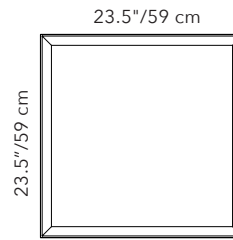

23.5" x 23.5" - PANEL ONLY

QUICK SHIP	COLOR	PART #	EXT. LEAD TIME	COLOR	PART #	EXT. LEAD TIME	COLOR	PART #
	WHITE	40025140		OLIVE GREEN	40025213		RED	40025210
	SILVER GRAY	40025141		BEIGE	40025207		RUSTIC BRICK	40025288
	CHARCOAL GRAY	40025142		SUN YELLOW	40025209		DOVE GRAY	40025208
	SLATE BLUE	40025296		CARROT ORANGE	40025211		DARK TEAL	40025304