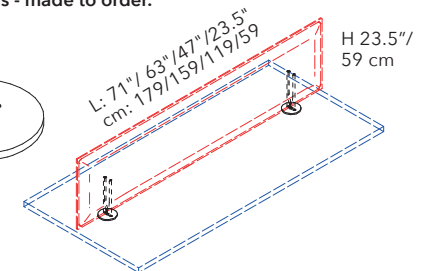

DESK CIRCULAR BRACKETS - (PAIR)

PANEL SIZE	PART #	QTY	FINISH
FITS ALL SIZES	40038006	1 PAIR	SILVER GRAY

Pair of powder coated steel bases fixed to desktop with MINIMAL fixed brackets 40038001, 40038005, 40038007.

*Available on special order basis - made to order.
Pricing TBD based on quantity.