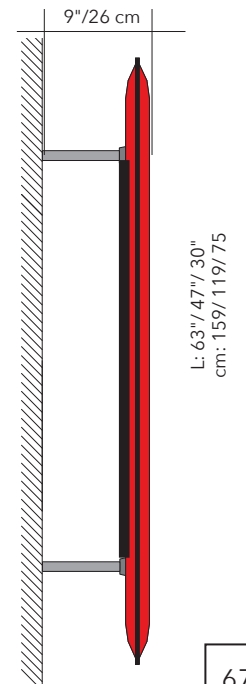

PANEL SIZE	PART #	QTY	FINISH
30"/75cm	40021031	1 PER PANEL	SILVER GRAY

Please specify panel connection brackets and caps separately.

8" WALL SPACER KIT - HARDWARE ONLY

PANEL SIZE	PART #	QTY	FINISH
63"/159cm	40021036	1 PER PANEL	SILVER GRAY

PANEL SIZE	PART #	QTY	FINISH
47"/119cm	40021035	1 PER PANEL	SILVER GRAY

PANEL SIZE	PART #	QTY	FINISH
30"/75cm	40021034	1 PER PANEL	SILVER GRAY

Please specify panel connection brackets and caps separately.