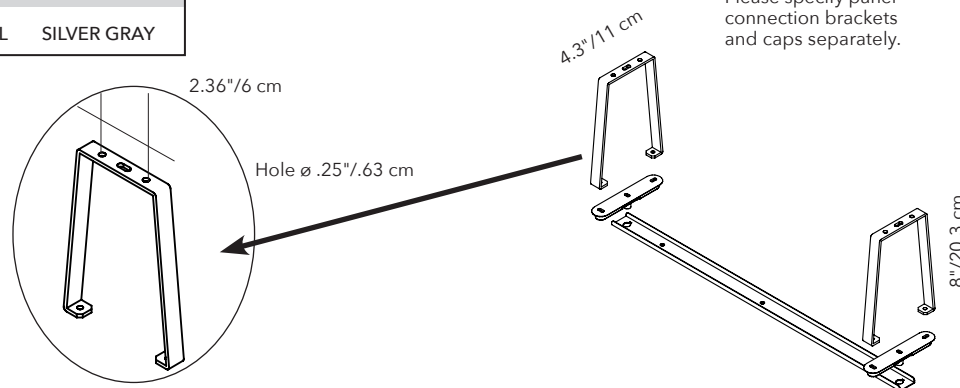

3" WALL SPACER KIT - HARDWARE ONLY

PANEL SIZE	PART #	QTY	FINISH
63"/159cm	40021033	1 PER PANEL	SILVER GRAY

PANEL SIZE	PART #	QTY	FINISH
47"/119cm	40021032	1 PER PANEL	SILVER GRAY

PANEL SIZE	PART #	QTY	FINISH
30"/75cm	40021031	1 PER PANEL	SILVER GRAY

Please specify panel connection brackets and caps separately.

8" WALL SPACER KIT - HARDWARE ONLY

PANEL SIZE	PART #	QTY	FINISH
63"/159cm	40021036	1 PER PANEL	SILVER GRAY

PANEL SIZE	PART #	QTY	FINISH
47"/119cm	40021035	1 PER PANEL	SILVER GRAY

PANEL SIZE	PART #	QTY	FINISH
30"/75cm	40021034	1 PER PANEL	SILVER GRAY

Please specify panel connection brackets and caps separately.