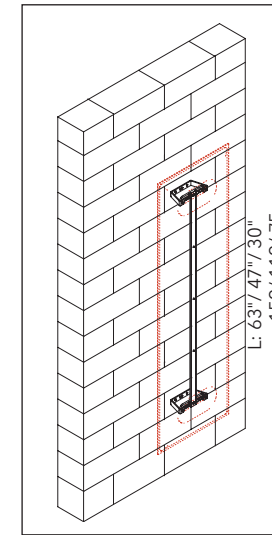

8" WALL SPACER KIT - HARDWARE ONLY

PANEL SIZE	PART #	QTY	FINISH
63"/159cm	40021036	1 PER PANEL	SILVER GRAY

PANEL SIZE	PART #	QTY	FINISH
47"/119cm	40021035	1 PER PANEL	SILVER GRAY

PANEL SIZE	PART #	QTY	FINISH
30"/75cm	40021034	1 PER PANEL	SILVER GRAY