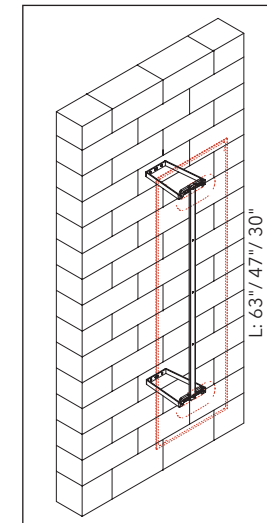

3" WALL SPACER KIT - HARDWARE ONLY

PANEL SIZE	PART #	QTY	FINISH
63"/159cm	40021033	1 PER PANEL	SILVER GRAY

PANEL SIZE	PART #	QTY	FINISH
47"/119cm	40021032	1 PER PANEL	SILVER GRAY

PANEL SIZE	PART #	QTY	FINISH
30"/75cm	40021031	1 PER PANEL	SILVER GRAY

Please specify panel connection brackets and caps separately.

8" WALL SPACER KIT - HARDWARE ONLY

PANEL SIZE	PART #	QTY	FINISH
63"/159cm	40021036	1 PER PANEL	SILVER GRAY

PANEL SIZE	PART #	QTY	FINISH
47"/119cm	40021035	1 PER PANEL	SILVER GRAY

PANEL SIZE	PART #	QTY	FINISH
30"/75cm	40021034	1 PER PANEL	SILVER GRAY

Please specify panel connection brackets and caps separately.